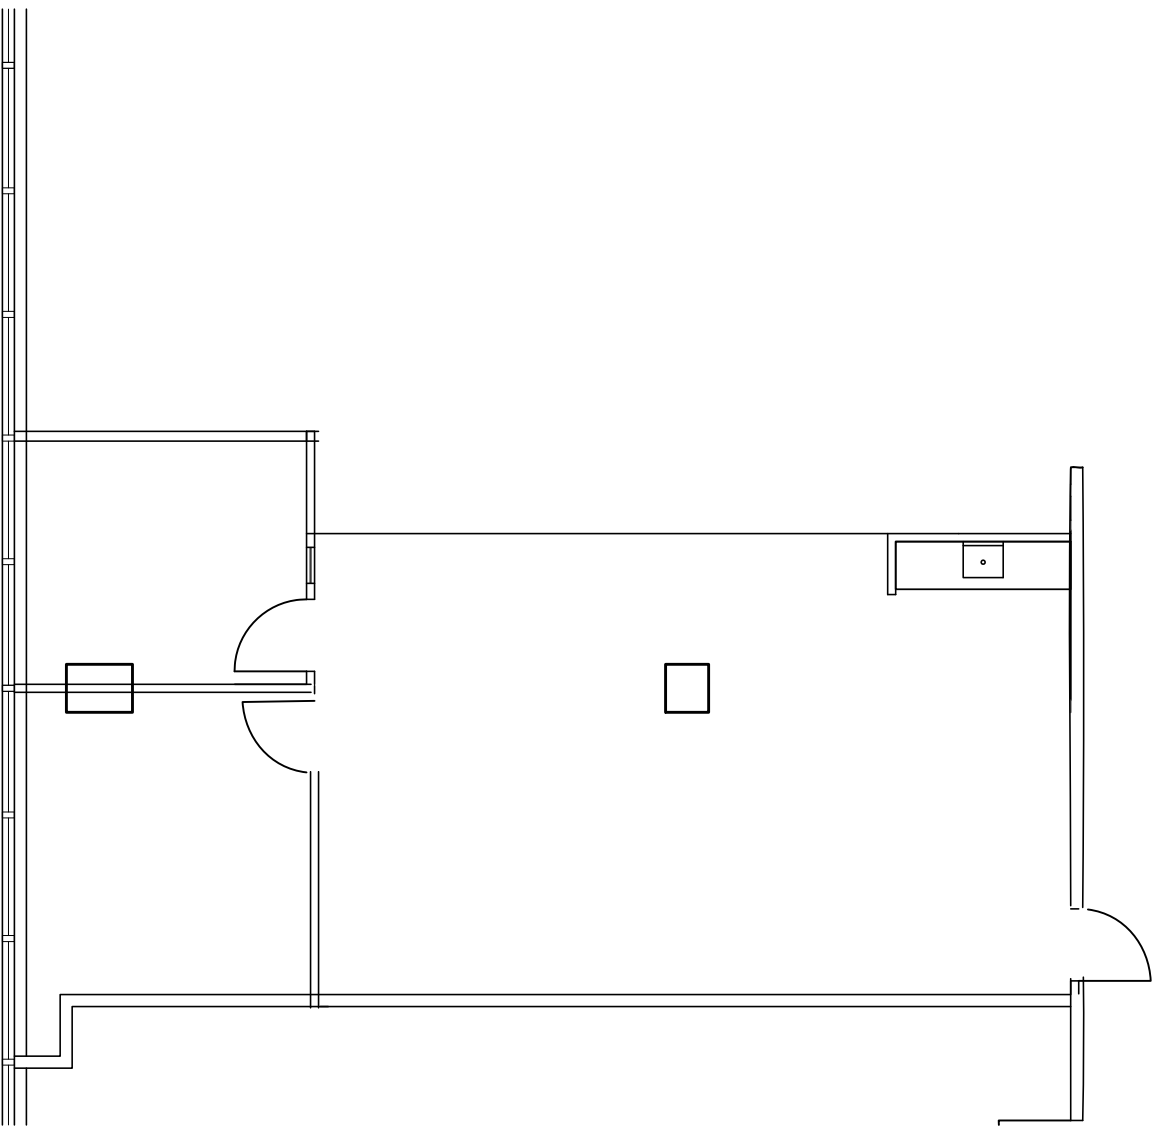

FOURTH FLOOR KEY PLAN

CARDARELLI
DESIGN & ARCHITECTURE, P.C.
Architecture and Planning
29 Rockwood Road, Suite 402
White Plains, NY 10604
Phone: (914) 437-5554 / Fax: (914) 437-5555

4FL

DATE:
10/13/15

SCALE:
1/8"=1'-0"